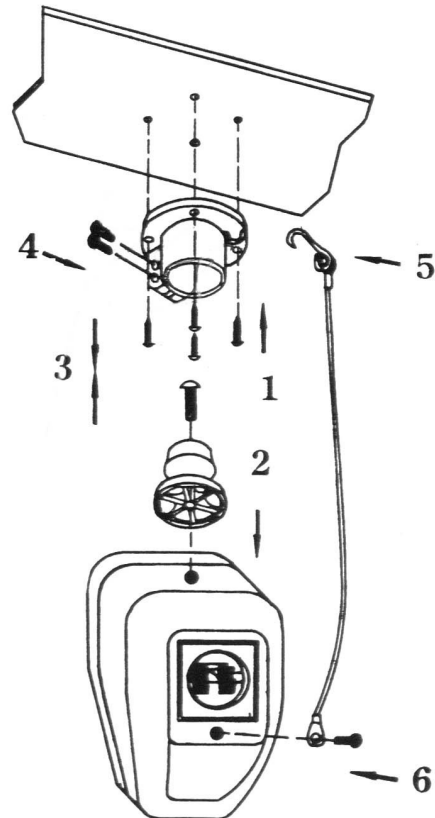

PYLE[®] **DRYVER PRO**

SWIVEL BRACKET MOUNTING INSTRUCTION FOR PDX-448/PDX-548

OPTION 1:

OPTION 2:

WARNING: When adjusting the angle and direction of the speakers turn the speakers clockwise only
Rotating the speaker counter clockwise will lead to eventual disengagement from the bracket