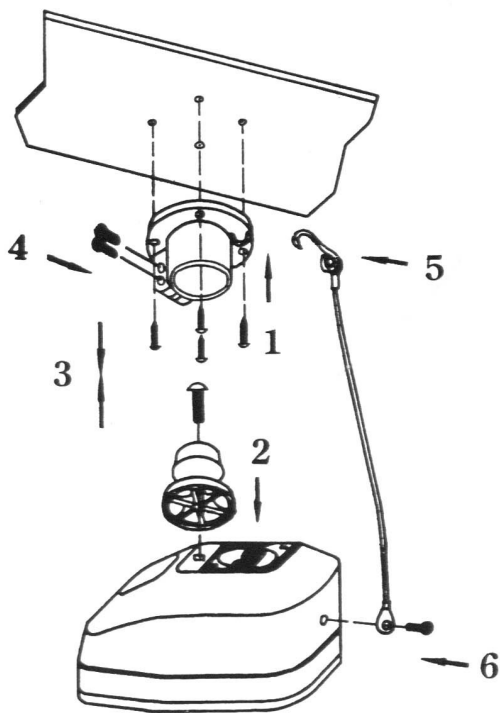

PYLE[®] **DRYVER PRO**

SWIVEL BRACKET MOUNTING INSTRUCTION FOR PDX-448/PDX-548

OPTION 1:

OPTION 2:

WARNING: When adjusting the angle and direction of the speakers turn the speakers clockwise only
Rotating the speaker counter clockwise will lead to eventual disengagement from the bracket