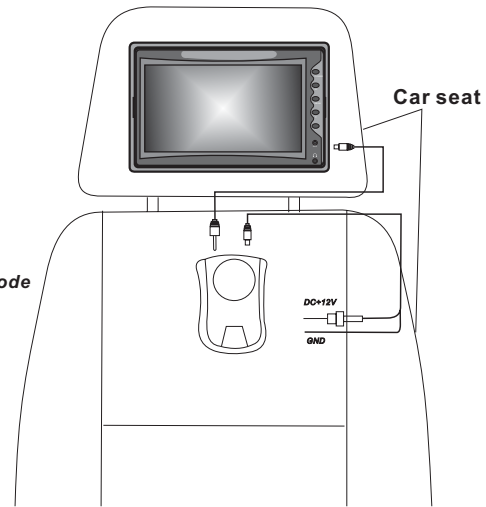

50 kinds of games

Power input DC 12V

### P&P 50 in 1

The infrared ray receive

The infrared ray shoot

Ten word direction key

Act control key